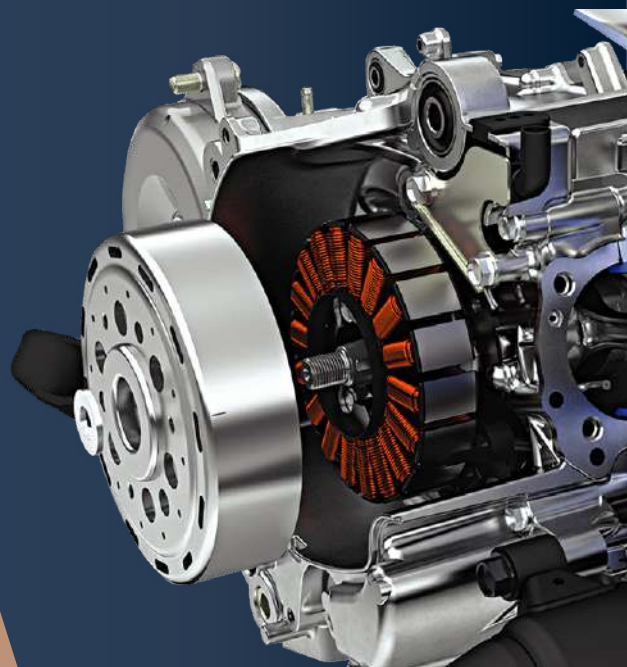

PGM-FI FUEL INJECTION

Intelligent PGM-FI system for optimum air-fuel ratio that provides superior performance, fuel savings, and reliable starts in any weather and lowered emissions.

Powerful 110cc Engines

Top-tier power and acceleration to make rides exciting.

Silent Start with ACG

Experience smooth and silent starts with reduced gear noise and maintenance.

Experience advanced technology that enhances combustion, performance and fuel efficiency like never before.