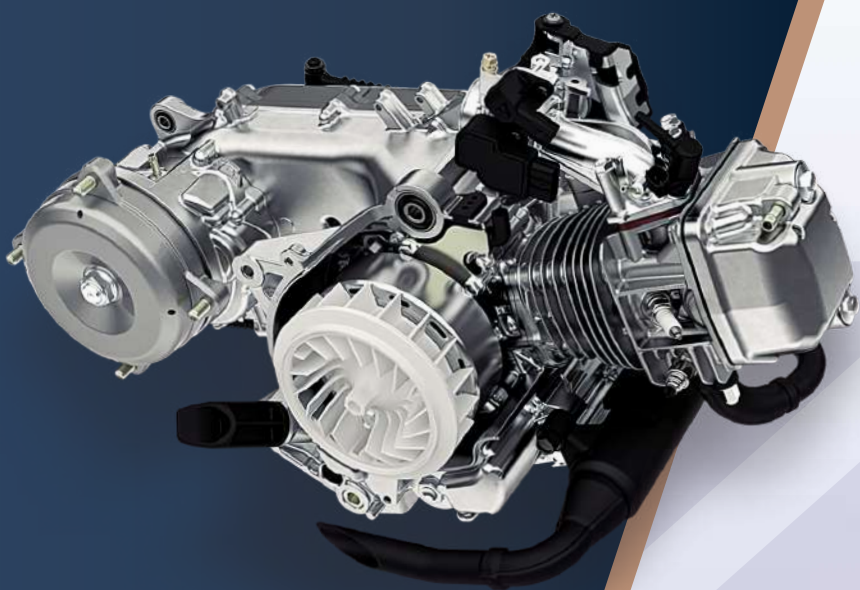

Smart Technology

The Activa110 is packed with cutting-edge smart features and the latest technology to enhance your riding experience.

TFT Screen Display

The Activa's fully loaded meter features a superb display for great daytime and nighttime visibility, with its 10.67cm TFT display, which also provides multi-angle viewing and ensures high image quality. The screen also features three adjustable brightness levels.

Idling Stop System

Activa 110's Idling Stop System optimizes fuel efficiency by intelligently adapting to your riding patterns.

Efficiency, Fine Tuned

The Activa features a TFT meter to monitor fuel consumption, efficiency, and remaining distance during your ride.

Live Mileage Indicator

It displays live fuel efficiency throughout the ride.

Average Mileage

It displays overall fuel consumption during the trip.

Range

It displays the distance you can travel with remaining fuel in the tank.

Eco-Indicator

Tracks real-time driving conditions to maintain fuel efficiency on a real-time basis.

PGM-FI FUEL INJECTION

Intelligent PGM-FI system for optimum air-fuel ratio that provides superior performance, fuel savings, and reliable starts in any weather and lowered emissions.